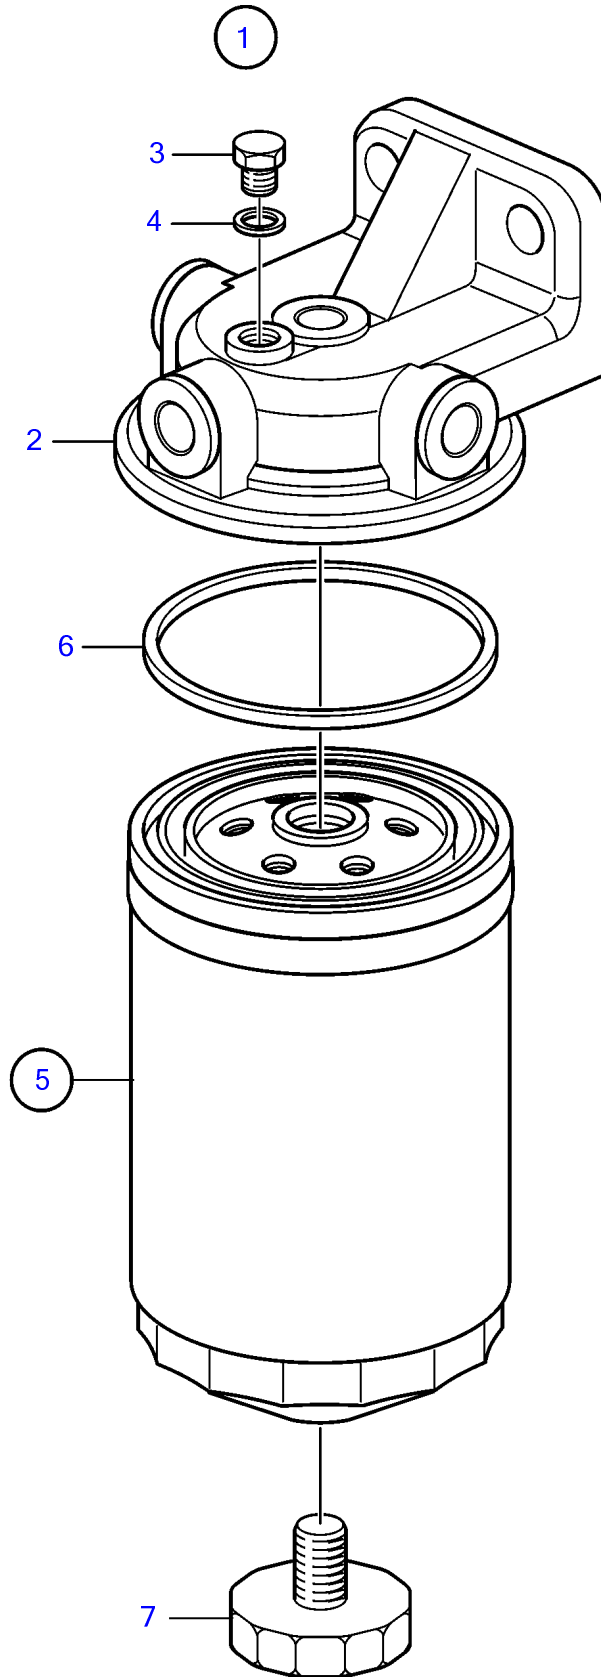

D41L-A, TAMD41H-B, TMD41L-A

D41L-A, TAMD41H-B, TMD41L-A

REF	PART NO.	QTY	DESCRIPTION	SEE SEC.	NOTES
1	3581542	1	Fuel filter		Repl by 3588380
	3588380	1	Fuel filter	7765	
2		1	• Lock		
3	843956	1	• Plug		
4	25534	1	• Gasket		
5	3588378	1	• Fuel filter		Repl by 3840335
	3840335	1	• Fuel filter		
6	6638088	1	• • Gasket		
7	838594	1	• • Screw		